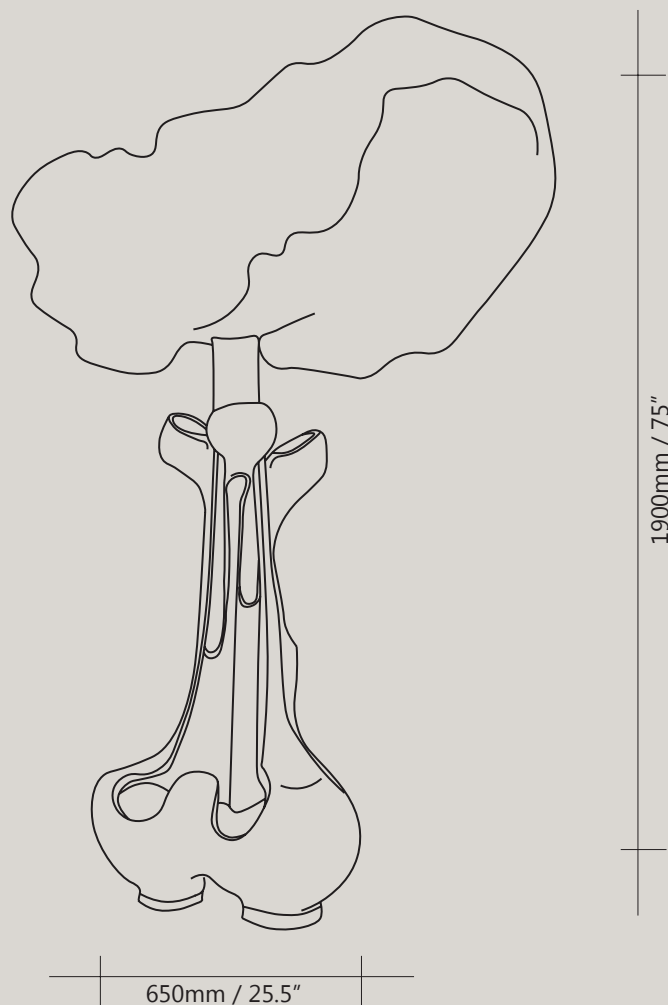

SIDE VIEW

SIDE VIEW

LOOP pendant

small/medium

MATERIAL/ white stoneware, terracotta, blue glaze

LOCATION/ Cape Town, South Africa

SMALL / €1400.00 Unglazed - €2900.00 Glazed

MEDIUM / €2200.00 Unglazed - €3500.00 Glazed

PAIR / €3200.00 Unglazed - €6000.00 Glazed

FRONT VIEW

DAYDREAM TREE

floor light

MATERIAL / base: white stoneware, terracotta, black clay - blue glaze
shade: steel mesh, organic mull

LOCATION / Cape Town, South Africa