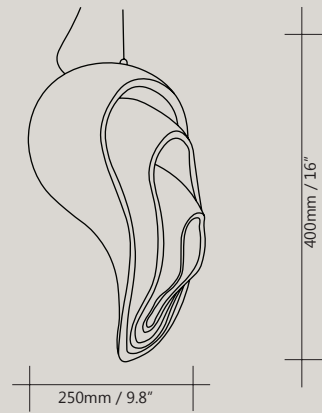

SIDE VIEW

SIDE VIEW

LOOP pendant

small/medium

MATERIAL/ white stoneware, terracotta, blue glaze

LOCATION/ Cape Town, South Africa

SMALL / €1400.00 Unglazed - €2900.00 Glazed

MEDIUM / €2200.00 Unglazed - €3500.00 Glazed