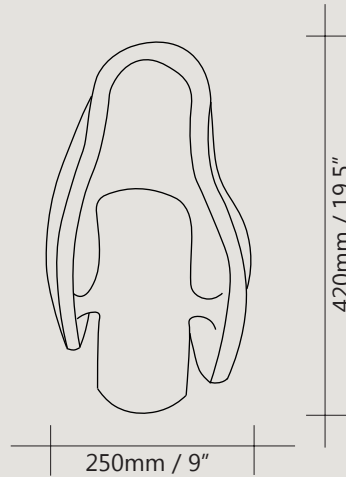

SIDE VIEW

SEED lamp 02

MATERIAL / white stoneware, terracotta, black clay

LOCATION / Cape Town, South Africa

€2000.00 Unglazed

€3000.00 Glazed