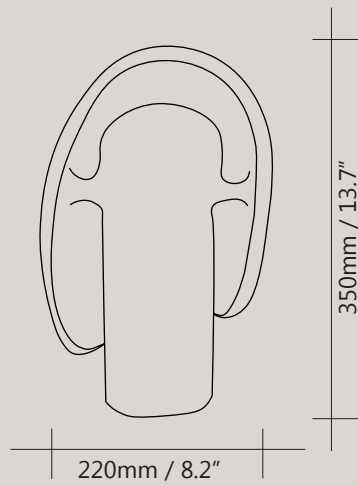

FRONT VIEW

SIDE VIEW

SEED lamp 01

MATERIAL / white stoneware, terracotta, black clay

LOCATION / Cape Town, South Africa

€2000.00 Unglazed

€3000.00 Glazed

FRONT VIEW