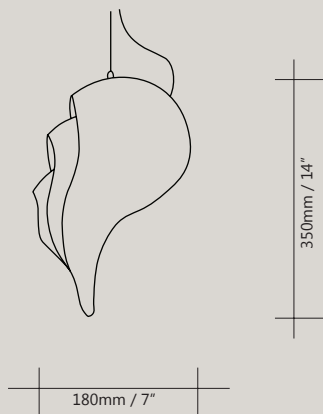

SIDE VIEW

SIDE VIEW

LOOP pendant

small/medium

MATERIAL/ white stoneware, terracotta, blue glaze

LOCATION/ Cape Town, South Africa

SMALL / €1400.00 Unglazed - €2900.00 Glazed

MEDIUM / €2200.00 Unglazed - €3500.00 Glazed