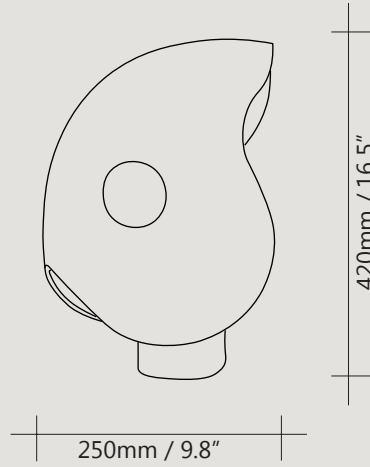

FRONT VIEW

SIDE VIEW

SEED lamp 01

MATERIAL / white stoneware, terracotta, black clay

LOCATION / Cape Town, South Africa

€2000.00 Unglazed

€3000.00 Glazed

FRONT VIEW