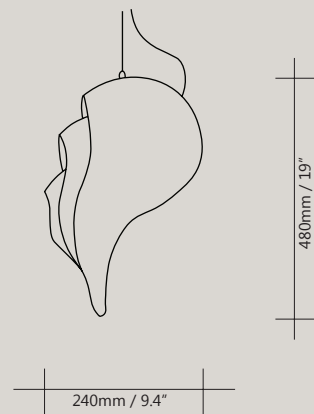

SIDE VIEW

SIDE VIEW

LOOP pendant

small/medium

MATERIAL/ white stoneware, terracotta, blue glaze

LOCATION/ Cape Town, South Africa

SMALL / €1400.00 Unglazed - €2900.00 Glazed

MEDIUM / €2200.00 Unglazed - €3500.00 Glazed