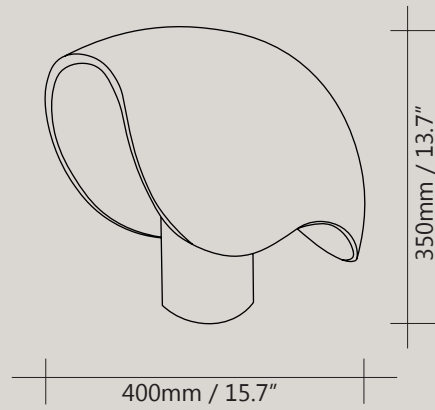

FRONT VIEW

SIDE VIEW

SEED lamp 01

MATERIAL / white stoneware, terracotta, black clay

LOCATION / Cape Town, South Africa

€2000.00 Unglazed

€3000.00 Glazed

FRONT VIEW