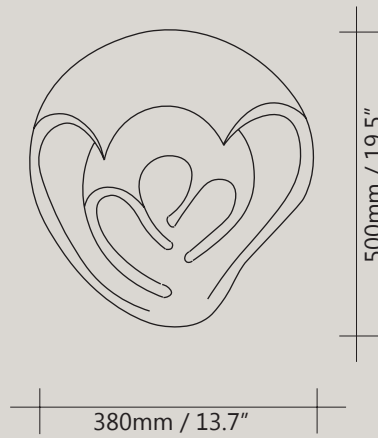

TIME WARP scone 01

MATERIAL / white stoneware, terracotta, blue glaze

LOCATION / Cape Town, South Africa

€2200.00 Unglazed

€3500.00 Glazed

FRONT VIEW

SIDE VIEW

TIME WARP scone 02